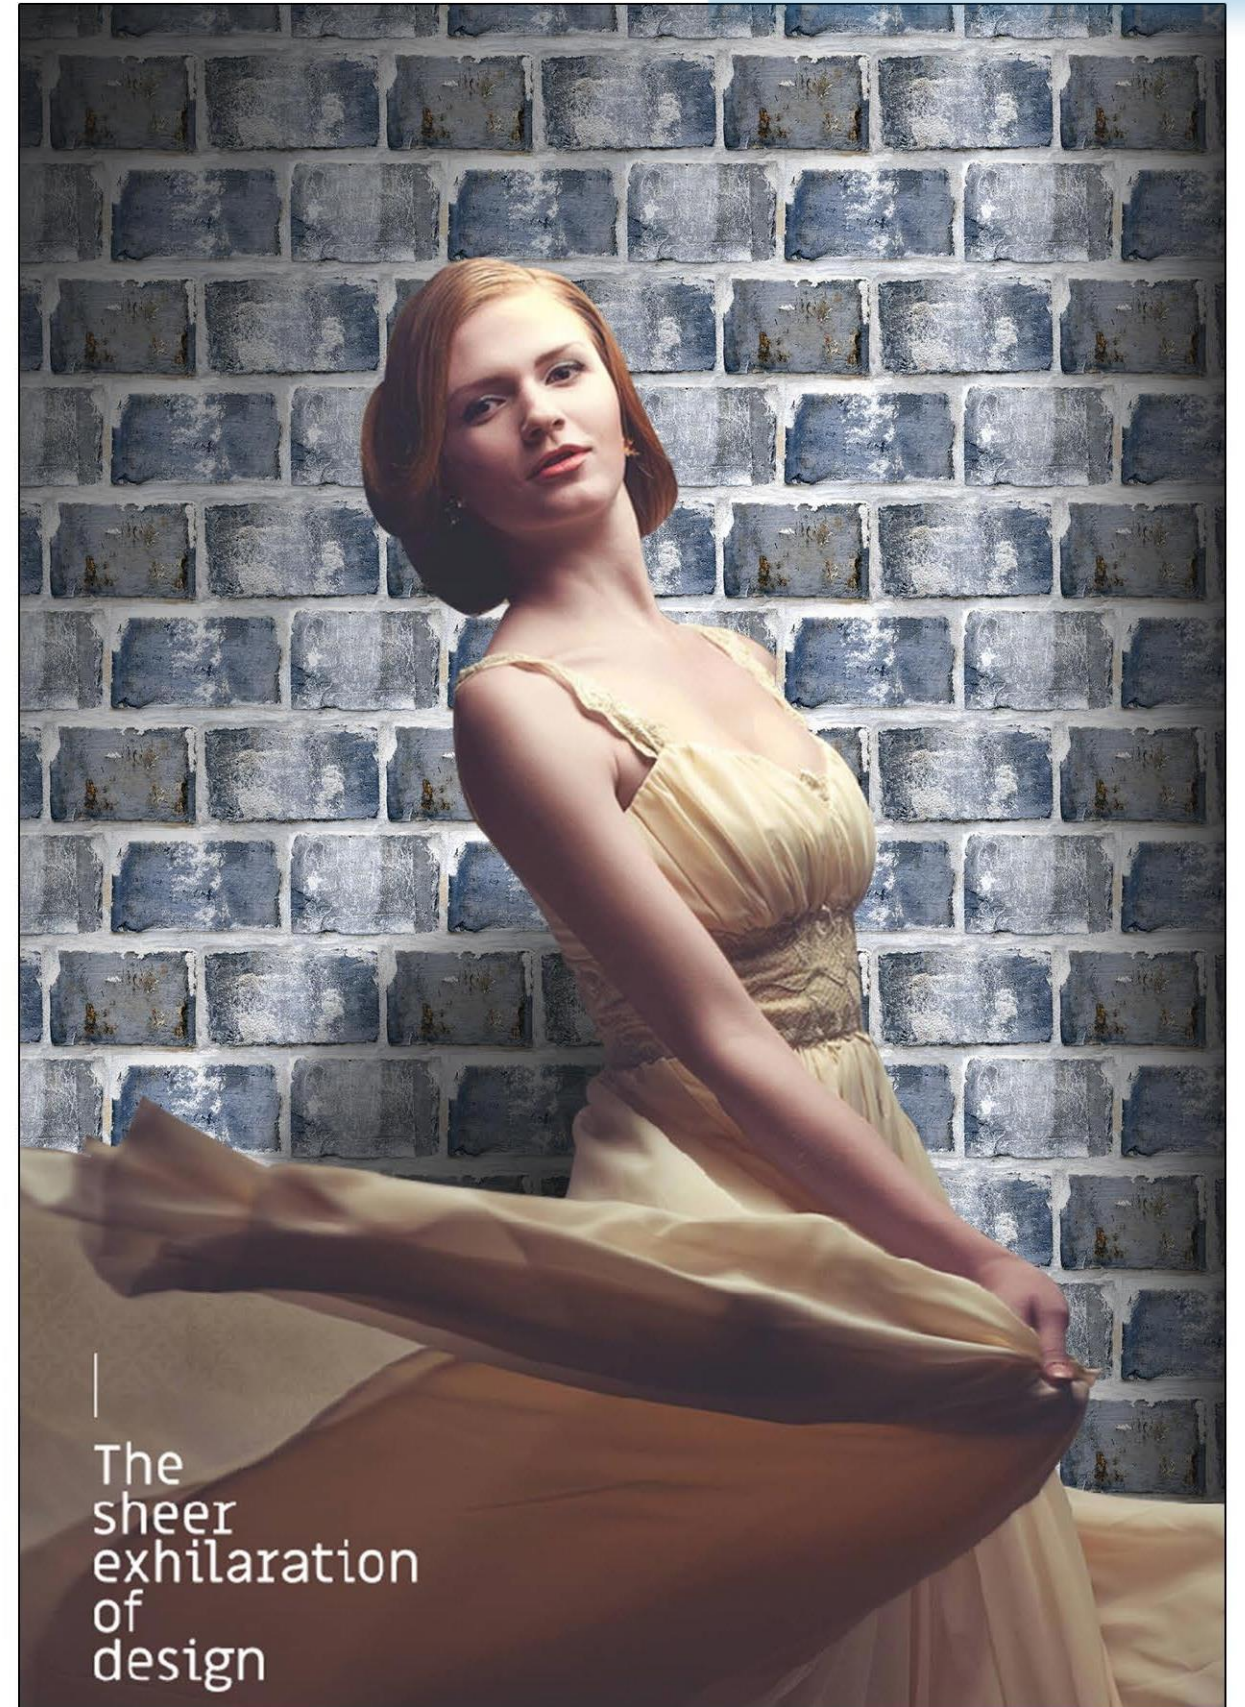

SANVT
CERAMIK

1005

1006

1012

HIGH DEPTH ELEVATION TILES

300X450 MM

The
sheer
exhilaration
of
design

1014